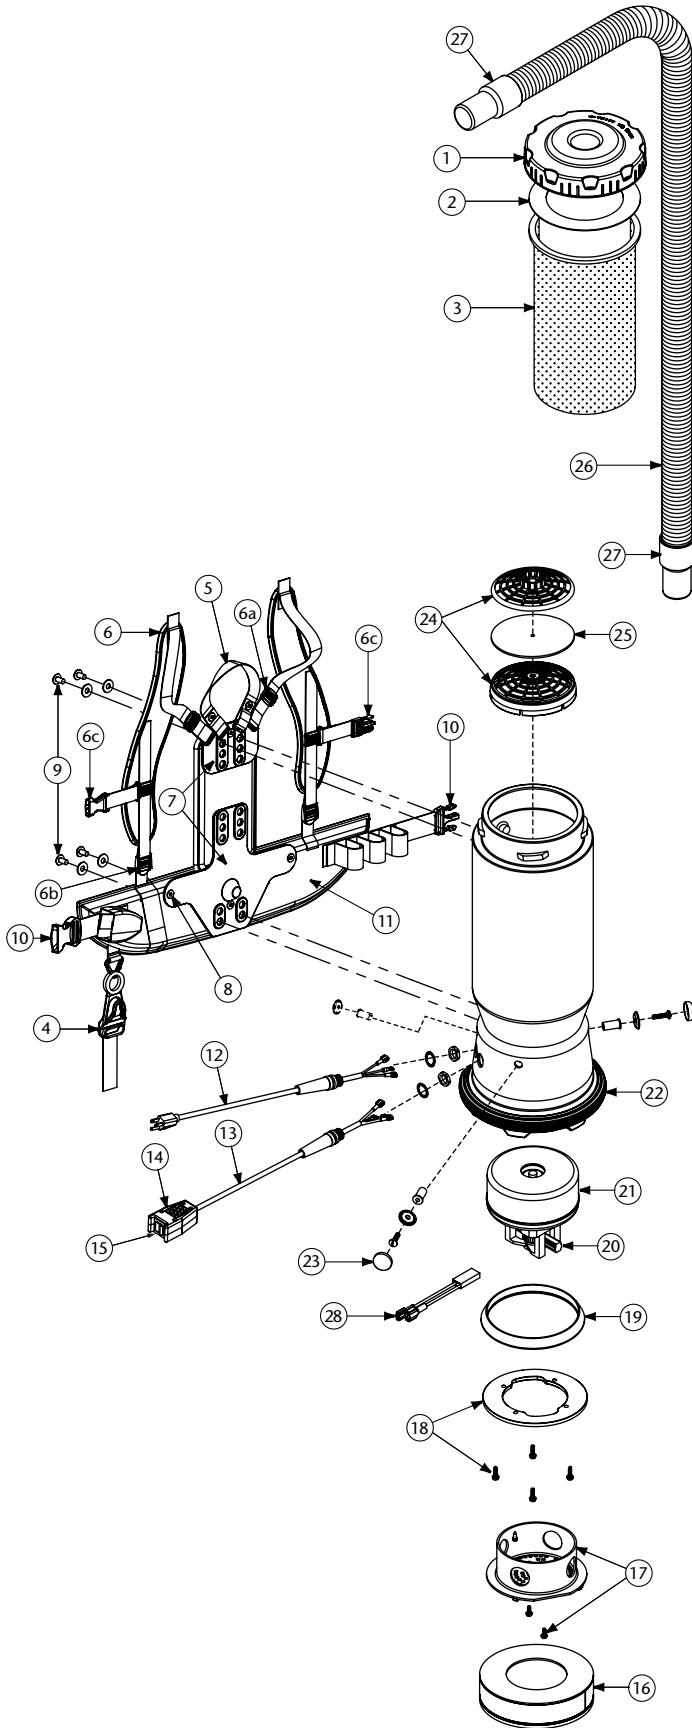

PROVAC BP/AVIATIONVAC PARTS

No.	Product Name	Qty	List Price
1	104273 Twist Cap (Black)	1 ea.	\$ 27.48
2	100431 496 Sq. In. Intercept Micro Filter	10/pk	15.29
3	100564 Micro Cloth Filter	1 ea.	23.29
4	102604 Schulte Cord Holder	1 ea.	8.35
5	101737 Carry Handle w/Rivet and Washer Set	1 set	8.13
6	100356 Shoulder Strap Assembly (includes: #6a, 6b, 6c)	1 set	16.24
6a	100358 Shoulder Strap Plastic Adjustment (Top)	1 ea.	.94
6b	100357 Shoulder Strap Plastic Adjustment (Bottom)	1 ea.	.94
6c	103627 Sternum Strap Buckles (Latch and Keeper)	1 set	2.00
7	105046 Backplate (includes: #8)	1 ea.	24.99
8	100375 Barrel Nut Connection Set for Backplate (Replacement)	1 set	5.62
9	100716 Backplate (Black) Connection Set: 4 Screws w/Washers	1 set	12.49
10	106719 Waist Belt Keeper and Latch	1 ea.	11.32
11	100359 Waist Belt (includes: #10)	1 ea.	37.47
	100354 Strap Assembly Complete (includes: #6, 11)	1 set	49.97
	103166 Backplate System Complete (includes: #4, 5, 6, 7, 9, 11)	1 set	62.46
12	100641 Power Cord (18" 14/3) Assembly	1 set	18.12
13	101610 Switch Cord Assembly Complete (includes: #14, 15)	1 set	34.98
	101714 Switch Cord w/Crimps	1 ea.	15.50
	101715 Switch Cord w/Crimps (AviationVac)	1 ea.	15.50
	101717 Switch Cord Assembly Complete w/Switch and Box (AviationVac)	1 ea.	34.98
14	101472 Switch Box w/Velcro and New Lamb Switch	1 set	22.48
	106287 Switch Box w/Velcro and Screws	1 ea.	16.77
15	106066 On/Off Switch (Must be Used with 106287)	1 ea.	6.80
16	105800 Sound Muffler	1 ea.	22.99
17	105044 Motor Shroud Cover with Screws (2 Screws)	1 set	21.41
18	100335 Motor Compression Ring w/Screws	1 set	10.62
	100378 Compression Ring Screw Set: 4 Screws	1 set	2.81
19	100014 Tetraseal	1 ea.	11.25
20	105697 Carbon Brush Set for ProVac BP Motor (Domel Motor)	1 set	19.98
	100424 Carbon Brush Set for ProVac BP Motor (Ametek Motor) (116311-00)	1 set	16.24
	106904 Carbon Brush Set (Ametek Motor) (122157-00)	1 set	19.98
	100173 Carbon Brush Set for 400 Hz Motor (AviationVac)	1 set	72.00
21	100422 Motor/Fan (120 V) w/Crimps for ProVac BP	1 ea.	72.45
	100171 Motor/Fan w/Rectifier and Crimps (400Hz) (ProVac BP/AviationVac)	1 set	157.00
	100174 Motor Rectifier (ProVac BP/AviationVac)	1 ea.	27.48
	100379 Motor Ground Connection and Wire Clamp Set w/Screws	1 set	5.62
	100380 Motor Crimp Set: 4 Female, 4 Male, Ground Crimp Connector	1 set	9.99
22	100586 Bottom Bumper	1 ea.	6.88
23	100368 Motor Mounting System Set: 3 Well Nuts, 3 Bolts, 3 Washers, 3 Covers	1 set	12.49
24	100030 Dome Filter w/Foam Media	1 ea.	7.50
25	100343 Foam Filter Media for Dome Filter	1 ea.	1.26
	101220 High Filtration Disk (Optional)	2/pk	10.09
26	100505 Static-Dissipating Hose (Black) w/Cuffs 1 1/2", PV	1 ea.	24.93
	103237 Static-Dissipating Hose (AviationVac) 1 1/4" (Black)	1 ea.	24.93
	103048 Static-Dissipating Hose (AviationVac) 1 1/2" (Black)	1 ea.	23.74
27	100694 Replacement Swivel Cuff (Black) 1 1/2"	1 ea.	5.13
	102715 Replacement Double Swivel Elbow Cuff 1 1/4" (Black) (AviationVac)	1 ea.	8.99
	103279 Replacement Swivel Cuff 1 1/4" (Black)(AviationVac)	1 ea.	6.37
28	103476 Thermal Protector	1 ea.	13.70
	101678 50' Extension Cord (Not Shown)	1 ea.	31.05