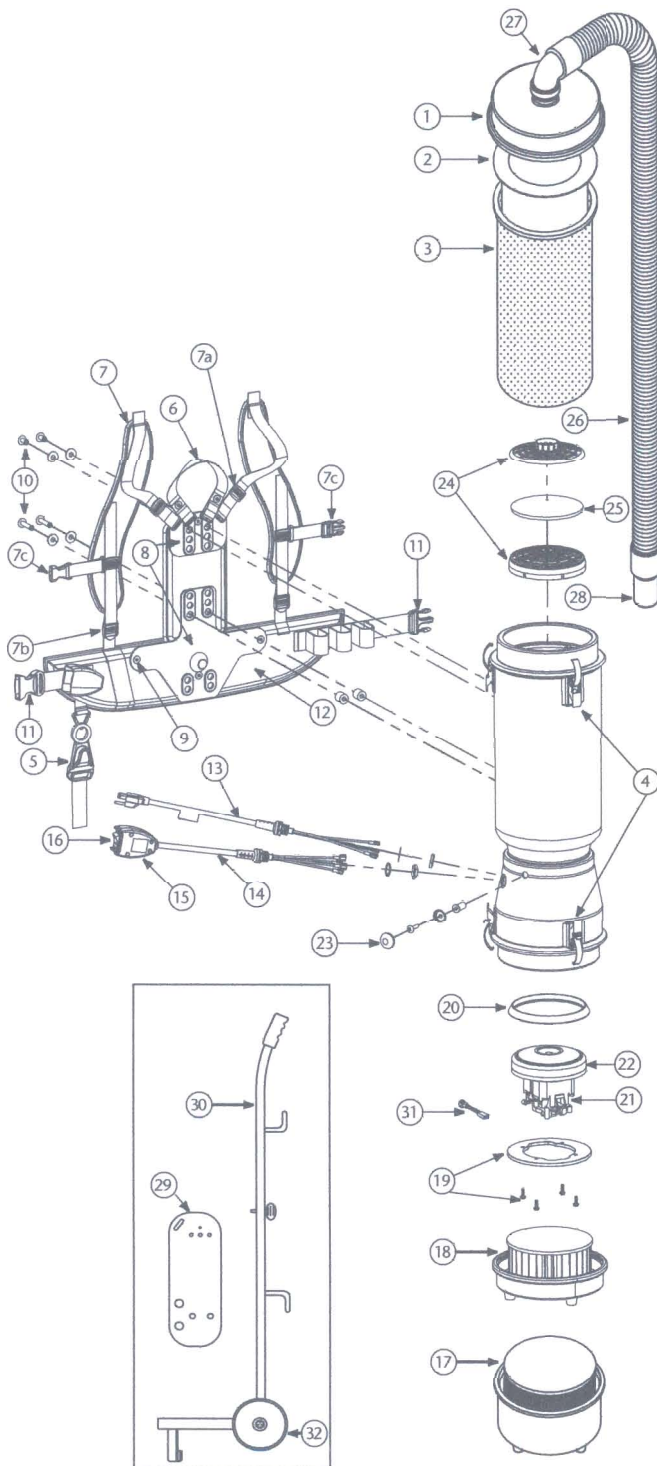

LINEVACER PARTS

| No. | Product Name | Qty | List Price |
|-----|--|-------|------------|
| 1 | 104276 Latch Cap w/Cuff (Black) | 1 ea. | \$ 36.85 |
| 2 | 100291 698 Sq. In. Intercept Micro Filter | 10/pk | 30.49 |
| 3 | 100565 Micro Cloth Filter | 1 ea. | 28.19 |
| 4 | 100286 Top or Bottom Cap Latch Set: 3 Latches, 3 Locks w/6 Fastening Rivets, 6 Washers | 1 set | 27.00 |
| 5 | 102604 Schulte Cord Holder | 1 ea. | 8.35 |
| 6 | 101737 Carry Handle w/Rivet and Washer Set | 1 set | 8.13 |
| 7 | 100356 Shoulder Strap Assembly (includes: #7a, 7b, 7c) | 1 set | 16.24 |
| 7a | 100358 Shoulder Strap Plastic Adjustment (Top) | 1 ea. | .94 |
| 7b | 100357 Shoulder Strap Plastic Adjustment (Bottom) | 1 ea. | .94 |
| 7c | 103627 Sternum Strap Buckles (Latch and Keeper) | 1 set | 2.00 |
| 8 | 105046 Backplate (includes: #9) | 1 ea. | 24.99 |
| 9 | 100375 Barrel Nut Connection Set for Backplate (Replacement) | 1 set | 5.62 |
| 10 | 100374 Backplate Connection Set: 4 Screws w/Washers, Stand Offs | 1 set | 12.49 |
| 11 | 106719 Waist Belt Keeper and Latch | 1 ea. | 11.32 |
| 12 | 100359 Waist Belt (includes: #11) | 1 ea. | 37.47 |
| | 100354 Strap Assembly Complete (includes: #7, 12) | 1 set | 49.97 |
| | 103166 Backplate System Complete (includes: #6, 7, 8, 10, 12) | 1 set | 62.46 |
| 13 | 100641 Power Cord (18" 14/3) Assembly Complete | 1 set | 18.12 |
| | 100299 15' Cart power Supply Cord Complete w/Crimps (100279, 100282) | 1 set | 39.99 |
| 14 | 101610 Switch Cord Assembly 120V (includes: #14, 15, 16) | 1 set | 34.98 |
| | 101714 Switch Cord w/Crimps | 1 ea. | 15.50 |
| | 101716 18" Switch Cord Assembly Complete 120V | 1 set | 37.47 |
| 15 | 101472 Switch Box w/Velcro and New Lamb Switch | 1 set | 22.48 |
| | 101718 Switch Box w/Belt Clip (for cart) (100279, 100282) | 1 set | 24.99 |
| | 106287 Switch Box w/Velcro and Screws | 1 ea. | 16.77 |
| 16 | 106066 On/Off Switch (must use with #106287) | 1 ea. | 6.80 |
| 17 | 104275 ULPA Filter Assembly Complete w/Bottom Cap (100280, 100282) | 1 set | 299.50 |
| 18 | 104274 HEPA Filter Assembly Complete w/Bottom Cap (100277, 100279) | 1 set | 231.09 |
| 19 | 100335 Motor Compression Ring w/Screws | 1 set | 10.62 |
| | 100378 Compression Ring Screw Set: 4 Screws | 1 set | 2.81 |
| 20 | 100014 Tetraseal | 1 ea. | 11.25 |
| 21 | 105697 Carbon Brush Set (Domel Motor) | 1 set | 19.98 |
| | 100424 Carbon Brush Set (Ametek Motor) (116311-00) | 1 set | 16.24 |
| | 106904 Carbon Brush Set (Ametek Motor) (122157-00) | 1 set | 19.98 |
| 22 | 100422 Motor/Fan (120 V) w/Crimps (Ametek Motor) | 1 ea. | 72.45 |
| | 100380 Motor Crimp Set: 4 female, 4 Male and a Ground Crimp Connector | 1 set | 9.99 |
| | 100379 Motor Ground, Wire Clamp Set w/Screws | 1 set | 5.62 |
| 23 | 100368 Motor Mounting System Set: 3 Well Nuts, 3 Bolts, 3 Washers, 3 Covers | 1 set | 12.49 |
| 24 | 100030 Dome Filter w/Foam Media | 1 ea. | 7.50 |
| 25 | 100343 Foam Filter Media for Dome Filter | 1 ea. | 1.26 |
| 26 | 103048 Static-Dissipating Hose w/Cuffs (Black) | 1 ea. | 23.74 |
| 27 | 101928 Replacement Double Swivel Elbow Cuff (Black) | 1 ea. | 8.63 |
| 28 | 100694 Replacement Swivel Cuff (Black) 1 1/2" | 1 ea. | 5.13 |
| 29 | 100718 Cart Plate for Cart Assembly | 1 ea. | 20.61 |
| 30 | 100287 LineVacer Cart Assembly Complete | 1 set | 226.00 |
| 31 | 103476 Thermal Protector | 1 ea. | 13.70 |
| 32 | 100965 Cart Wheel (each) | 1 ea. | 16.59 |
| | 101678 50' Extension Cord (Not Shown) | 1 ea. | 31.05 |