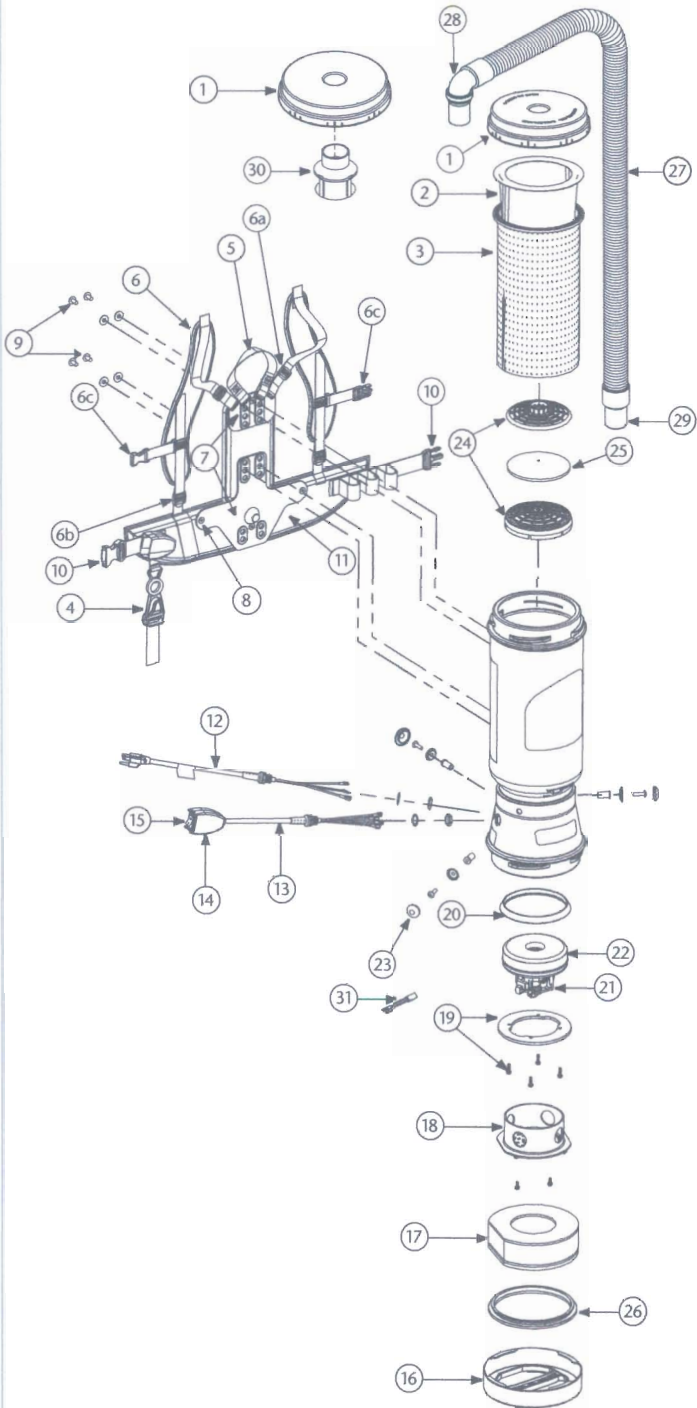

MEGAVAC PARTS

No.	Product Name	Qty	List Price
1	100320 Twist Cap (Black)	1 ea.	\$ 32.48
2	100331 698 Sq. In. Intercept Micro Filter	10/pk	20.39
3	100565 Micro Cloth Filter	1 ea.	28.19
4	102604 Schulte Cord Holder	1 ea.	8.35
5	101737 Carry Handle w/Rivet and Washer Set	1 set	8.13
6	100356 Shoulder Strap Assembly (includes: #6a, 6b, 6c)	1 set	16.24
6a	100358 Shoulder Strap Plastic Adjustment Buckle (Top)	1 ea.	.94
6b	100357 Shoulder Strap Plastic Adjustment Buckle (Bottom)	1 ea.	.94
6c	103627 Sternum Strap Buckles (Latch and Keeper)	1 set	2.00
7	105046 Backplate (includes: #8)	1 ea.	24.99
8	100375 Barrel Nut Connection Set for Backplate (Replacement)	1 set	5.62
9	100374 Backplate Connection Set: 4 Screws w/Washers, Stand Offs	1 set	12.49
10	106719 Waist Belt Keeper and Latch	1 ea.	11.32
11	100359 Waist Belt (includes: #10)	1 ea.	37.47
	100354 Strap Assembly Complete (includes: #6, 11)	1 set	49.97
	103166 Backplate System Complete (includes: #5, 6, 7, 9, 11)	1 set	62.46
12	100641 Power Cord (18" 14/3) Assembly	1 set	18.12
13	101610 Switch Cord Assembly (includes: #14,15)	1 set	34.98
	101714 Switch Cord w/Crimps	1 ea.	15.50
14	101472 Switch Box w/Velcro and New Lamb Switch	1 set	22.48
15	106066 On/Off Switch (must use with #106287)	1 ea.	6.80
	106287 Switch Box w/Velcro and Screws	1 ea.	16.77
16	105070 Bottom Twist Cap (Black)	1 ea.	37.47
17	100597 Sound Muffler	1 ea.	22.99
18	105044 Motor Shroud Cover w/Screws	1 set	21.41
19	100335 Motor Compression Ring w/Screws	1 set	10.62
	100378 Compression Ring Screw Set: 4 Screws	1 set	2.81
20	100014 Tetraseal	1 ea.	11.25
21	105164 Carbon Brush Set for MegaVac Motor (Domel Motor)	1 set	19.98
	101720 Carbon Brush Set for MegaVac Motor (Ametek Motor)	1 set	19.98
22	105162 Motor/Fan (120V) w/Crimps for MegaVac	1 set	112.42
	100379 Motor Ground and Wire Clamp Set w/Screws	1 set	5.62
	100380 Motor Crimp Set: 4 Female, 4 Male, Ground Crimp Connector	1 set	9.99
23	100368 Motor Mounting System Set: 3 Well Nuts, 3 Bolts, 3 Washers, 3 Covers	1 set	12.49
24	100030 Dome Filter w/Foam Media	1 ea.	7.50
25	100343 Foam Filter Media for Dome Filter	1 ea.	1.26
	101220 High Filtration Disk (optional)	2/pk	10.09
26	104998 Bottom Twist Cap Gasket	1 ea.	8.74
27	103048 Static-Dissipating Hose w/Cuffs (Black)	1 ea.	23.74
28	101928 Replacement Double Swivel Elbow Cuff (Black)	1 ea.	8.63
29	100694 Replacement Swivel Cuff (Black) 1 1/2"	1 ea.	5.13
30	101543 Filter Guard (Optional)	1 ea.	9.02
31	103476 Thermal Protector	1 ea.	13.70
	101678 50' Extension Cord (Not Shown)	1 ea.	31.05