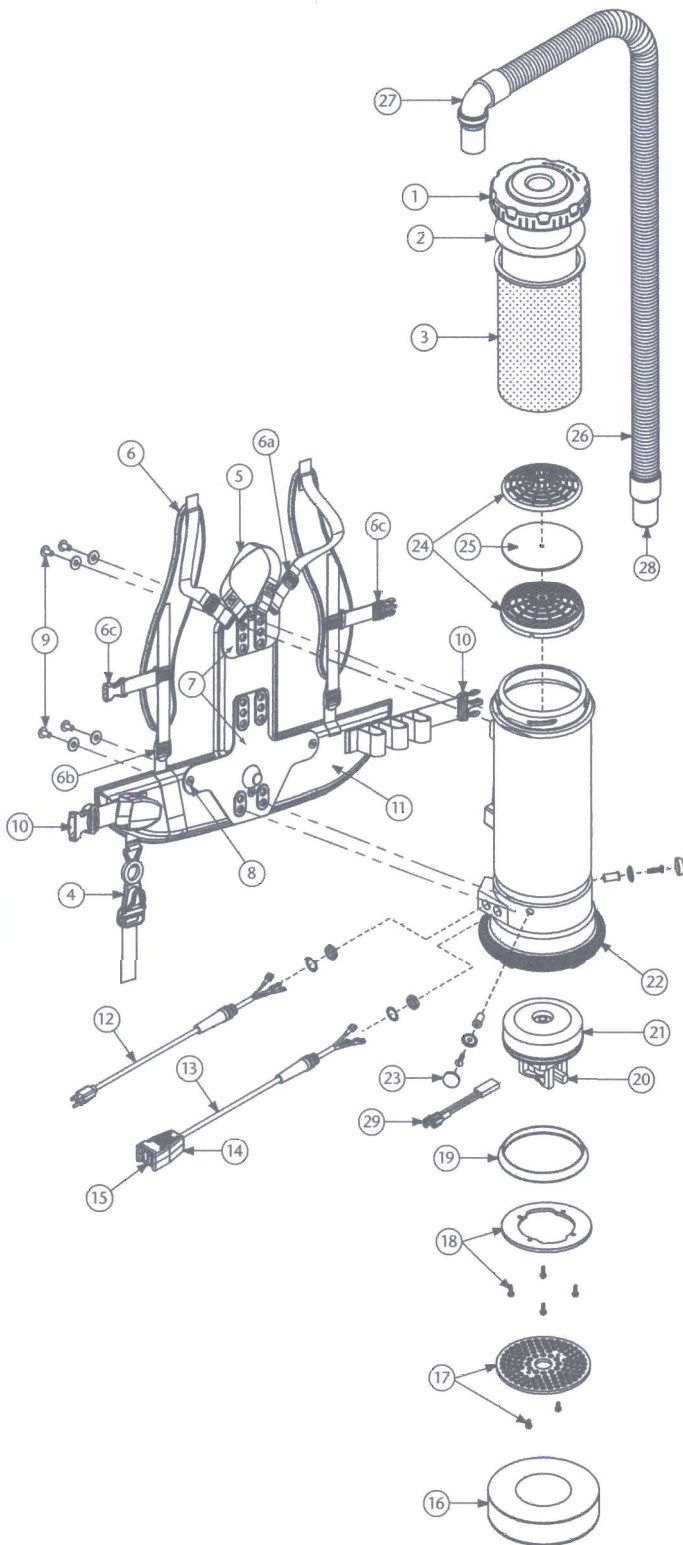

QUARTERVAC PARTS

No.	Product Name	Qty	List Price
1	104273 Twist Cap (Black)	1 ea.	\$ 27.48
2	100431 496 Sq. In. Intercept Micro Filter	10/pk	15.29
3	100564 Micro Cloth Filter	1 ea.	23.29
4	102604 Schulte Cord Holder	1 ea.	8.35
5	101737 Carry Handle w/Rivet and Washer Set	1 set	8.13
6	100356 Shoulder Strap Assembly (includes: #6a, 6b, 6c)	1 set	16.24
6a	100358 Shoulder Strap Plastic Adjustment Buckle (Top)	1 ea.	.94
6b	100357 Shoulder Strap Plastic Adjustment Buckle (Bottom)	1 ea.	.94
6c	103627 Sternum Strap Buckles (Latch and Keeper)	1 set	2.00
7	105046 Backplate (includes: #8)	1 ea.	24.99
8	100375 Barrel Nut Connection Set for Backplate (Replacement)	1 set	5.62
9	100716 Backplate (Black) Connection Set: 4 Screws w/Washers	1 set	12.49
10	106719 Waist Belt Keeper and Latch	1 ea.	11.32
11	100359 Waist Belt (includes: #10)	1 ea.	37.47
	100354 Strap Assembly Complete (includes: #6, 11)	1 set	49.97
	103166 Backplate (Black) System Complete (includes: #5, 6, 7, 9, 11)	1 set	62.46
12	100641 Power Cord (18" 14/3) Assembly	1 set	18.12
13	101714 Switch Cord w/Crimps	1 set	15.50
	101610 Switch Cord Assembly (includes: #13, 14, 15)	1 ea.	34.98
14	101472 Switch Box w/Velcro and New Lamb Switch	1 set	22.48
	106287 Switch Box w/Velcro and Screws	1 ea.	16.77
15	106066 On/Off Switch (must use with 106287)	1 ea.	6.80
16	100698 Sound Muffler	1 ea.	22.99
17	100352 Plastic Air Diffuser w/Screw Set: 2 Screws	1 set	10.62
18	100335 Motor Compression Ring w/Screws	1 set	10.62
	100378 Compression Ring Screws: 4 Screws	1 set	2.81
19	100014 Tetraseal	1 ea.	11.25
20	105697 Carbon Brush Set (Domel Motor)	1 set	19.98
	101531 Carbon Brush Set (Ametek Motor) (116309-00)	1 set	19.98
	106904 Carbon Brush Set (Ametek Motor) (122157-00)	1 set	19.98
21	100422 Motor/Fan (120 V) w/Crimps	1 ea.	72.45
	100379 Motor Ground Wire Clamp Set w/Screws	1 set	5.62
	100380 Motor Crimp Set: 4 Female, 4 Male, Ground Crimp Connector	1 set	9.99
22	100586 Bottom Bumper	1 set	6.88
23	100368 Motor Mounting System Set: 3 Well Nuts, 3 Bolts, 3 Washers, 3 Covers	1 set	12.49
24	100030 Dome Filter w/Foam Media	1 ea.	7.50
25	100343 Foam Filter Media for Dome Filter	1 ea.	1.26
	101220 High Filtration Disk (optional)	2/pk	10.09
26	103048 Static-Dissipating Hose (Black) w/Cuffs 1 1/2"	1 ea.	23.74
27	101928 Replacement Double Swivel Elbow Cuff (Black) 1 1/2"	1 ea.	8.63
28	100694 Replacement Swivel Cuff (Black) 1 1/2"	1 ea.	5.13
29	103476 Thermal Protector	1 ea.	13.70
	101678 50' Extension Cord (Not Shown)	1 ea.	31.05