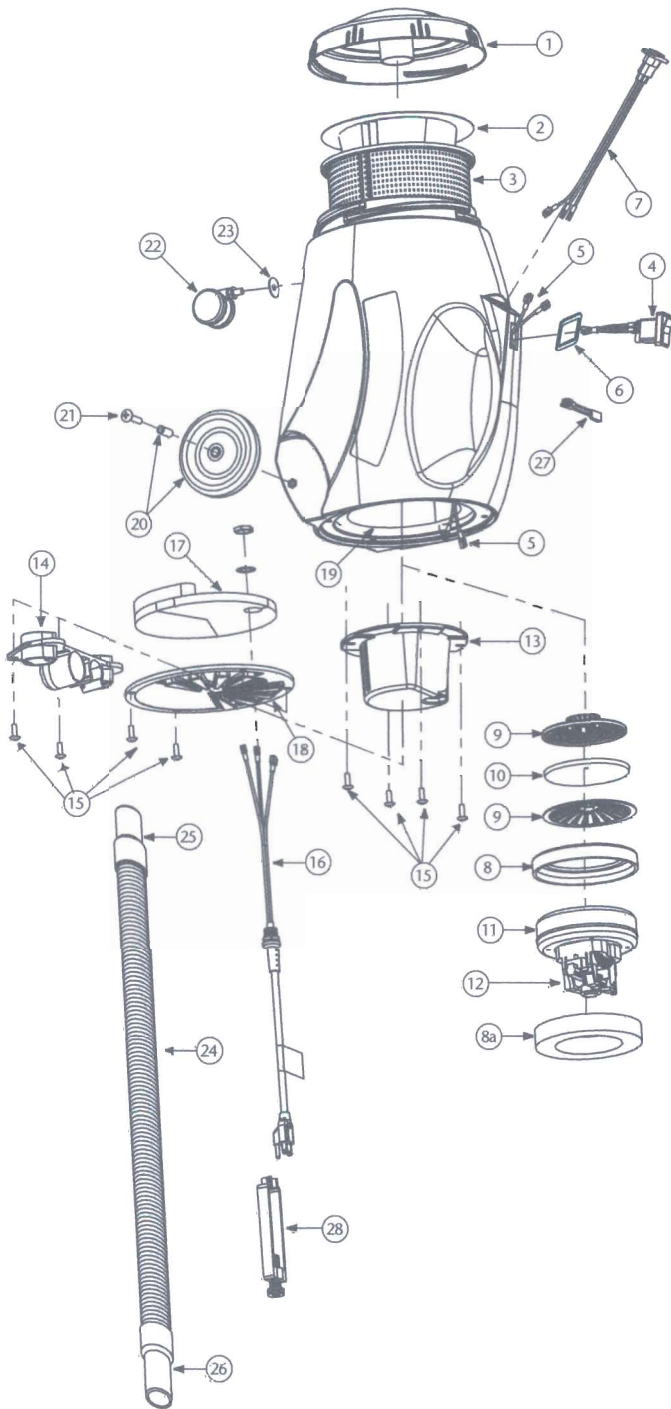

RUNNINGVAC/PROVAC CN PARTS

No.	Product Name	Qty	List Price
1	103318 Top Cap, Black (ProVac CN)	1 ea.	\$ 32.48
	106889 Top Cap, Purple (RunningVac)	1 ea.	32.48
2	104544 698 Sq. In. Intercept Micro Filter	10/pk	24.48
3	103115 Micro Cloth Filter	1 ea.	29.41
4	103327 On/Off Switch (includes: 2 ea. of #6)	1 ea.	22.40
5	103212 Wire Harness Assembly: 3 Wires and Strain Relief	1 set	12.58
6	106110 Gasket	1 ea.	3.10
7	105047 Receptacle Assembly for Powerhead (ProVac CN Only)	1 ea.	6.44
8	103236 Motor Seal	1 ea.	6.25
8a	105430 Upper Foam Compression Ring	1 ea.	13.80
9	102784 Dome Filter w/Filter Media	1 ea.	7.50
10	101949 Replacement Foam Media for Dome Filter	1 ea.	1.26
	102761 High Filtration Disk (Optional)	2/pk	10.29
11	105687 Motor/Fan (120V)	1 ea.	112.42
12	105164 Carbon Brush Set (Domel Motor)	1 set	19.98
	101720 Carbon Brush Set (Ametek Motor)	1 set	19.98
13	103121 Motor Mount	1 ea.	17.89
14	103117 Tool Dock	1 ea.	18.75
15	103266 Motor Mount and Vented Exhaust Cover Screw Kit	1 set	5.45
16	103215 Power Cord (18" 14/3) Assembly w/Locknut and Washer	1 ea.	18.12
17	103123 Exhaust Foam	1 ea.	18.15
18	103360 Cover Assembly, Vented Exhaust	1 ea.	29.75
19	103256 Rear Foam Diffuser	1 ea.	11.25
	103124 Foam Inlet Damper A (not shown)	1 ea.	13.34
	103125 Foam Inlet Damper B (not shown)	1 ea.	9.30
20	103267 Rear Wheel Assembly Kit: 2 Wheels, 2 Spacers, 2 Screws	1 set	16.55
21	103268 Rear Wheel Mounting Screw Kit: 2 Screws	1 set	1.88
22	103114 Swivel Caster (Front Wheel)	1 ea.	11.25
23	103545 Conical Washer for Swivel Caster	1 set	4.11
24	103172 78" Static Dissipating Hose w/Cuffs (Black) 1 1/2"	1 set	32.48
25	100694 Replacement Swivel Cuff (Black) 1 1/2"	1 ea.	5.13
26	103150 Replacement Long Swivel Cuff (Black) 1 1/2"	1 ea.	10.66
27	103476 Thermal Protector	1 ea.	13.70
28	103441 Cord Lock	1 ea.	11.37
	101678 50' Extension Cord (Not Shown)	1 ea.	31.05