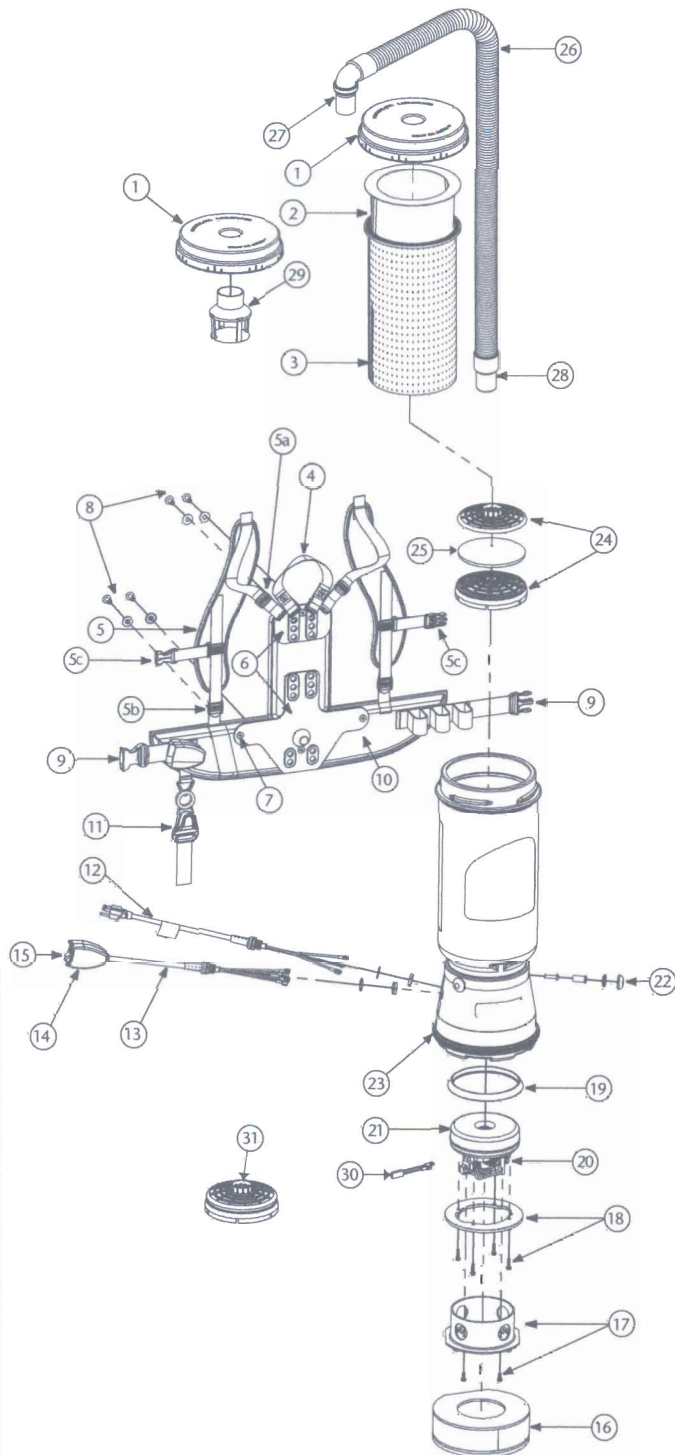

SUPER COACHVAC/SUPER COACHVAC HEPA/COACHVAC PARTS

No.	Product Name	Qty	List Price
1	100197 Twist Cap (Purple) (SCV and SCV HEPA only)	1 ea.	\$ 32.48
	100320 Twist Cap (Black) (CoachVac only)	1 ea.	32.48
2	100331 698 Sq. In. Intercept Micro Filter	10/pk	20.39
3	100565 Micro Cloth Filter	1 ea.	28.19
4	101737 Carry Handle w/Rivet and Washer Set	1 set	8.13
5	100356 Shoulder Strap Assembly (includes: #5a, 5b, 5c)	1 set	16.24
5a	100358 Shoulder Strap Plastic Adjustment Buckle (Top)	1 ea.	.94
5b	100357 Shoulder Strap Plastic Adjustment Buckle (Bottom)	1 ea.	.94
5c	103627 Sternum Strap Buckles (Latch and Keeper)	1 set	2.00
6	105046 Backplate (includes: #7)	1 ea.	24.99
7	100375 Barrel Nut Connection Set for Backplate (Replacement)	1 set	5.62
8	100716 Backplate (Black) Connection Set: 4 Screws w/Washers	1 set	12.49
9	106719 Waist Belt Keeper and Latch	1 ea.	11.32
10	100359 Waist Belt (includes: #9)	1 ea.	37.47
	100354 Strap Assembly Complete (includes: #5, 10)	1 set	49.97
	103166 Backplate (Black) System Complete (includes: #4, 5, 6, 8, 10)	1 set	62.46
11	102604 Schulte Cord Holder	1 ea.	8.35
12	100641 Power Cord (18" 14/3) Assembly	1 set	18.12
13	101610 Switch Cord Assembly (includes: #14, 15)	1 set	34.98
	101714 Switch Cord w/Crimps	1 ea.	15.50
14	101472 Switch Box w/Velcro and New Lamb Switch	1 set	22.48
15	106066 On/Off Switch (must use with #106287)	1 ea.	6.80
	106287 Switch Box w/Velcro and Screws	1 ea.	16.77
16	100597 Sound Muffler	1 ea.	22.99
17	105044 Motor Shroud Cover w/Screw Set: 2 Screws	1 set	21.41
18	100335 Motor Compression Ring w/Screws	1 set	10.62
	100378 Compression Ring Screw Set: 4 Screws	1 set	2.81
19	100014 Tetraseal	1 ea.	11.25
20	105697 Carbon Brush Set for CoachVac Motor (Domel Motor)	1 set	19.98
	100424 Carbon Brush Set for CoachVac Motor (Ametek Motor) (116311-00)	1 set	16.24
	106904 Carbon Brush Set for CoachVac Motor (Ametek Motor) (122157-00)	1 set	19.98
	105164 Carbon Brush Set for Super CoachVac Motor (Domel Motor)	1 set	19.98
	101720 Carbon Brush Set for Super CoachVac Motor (Ametek Motor)	1 set	19.98
21	100422 Motor/Fan (120 V) w/Crimps for CoachVac	1 ea.	72.45
	105162 Motor/Fan (120 V) w/Crimps for Super CoachVac	1 ea.	112.42
	100379 Motor Ground and Wire Clamp Set w/Screws	1 set	5.62
	100380 Motor Crimp Set: 4 Female, 4 Male, Ground Crimp Connector	1 set	9.99
22	100368 Motor Mounting System Set: 3 Well Nuts, 3 Bolts, 3 Washers, 3 Covers	1 set	12.49
23	100586 Bottom Bumper	1 ea.	6.88
24	100030 Dome Filter w/Foam Media	1 ea.	7.50
25	100343 Foam Filter Media for Dome Filter	1 ea.	1.26
	101220 High Filtration Disk (optional)	2/pk	10.09
26	103048 Static-Dissipating Hose w/Cuffs (Black)	1 ea.	23.74
27	101928 Replacement Double Swivel Elbow Cuff (Black)	1 ea.	8.63
28	100694 Replacement Swivel Cuff (Black) 1 1/2"	1 ea.	5.13
29	101543 Filter Guard (Optional)	1 ea.	9.02
30	103476 Thermal Protector	1 ea.	13.70
31	106526 Replacement HEPA Dome Filter	1 ea.	10.29
	101678 50' Extension Cord (Not Shown)	1 ea.	31.05