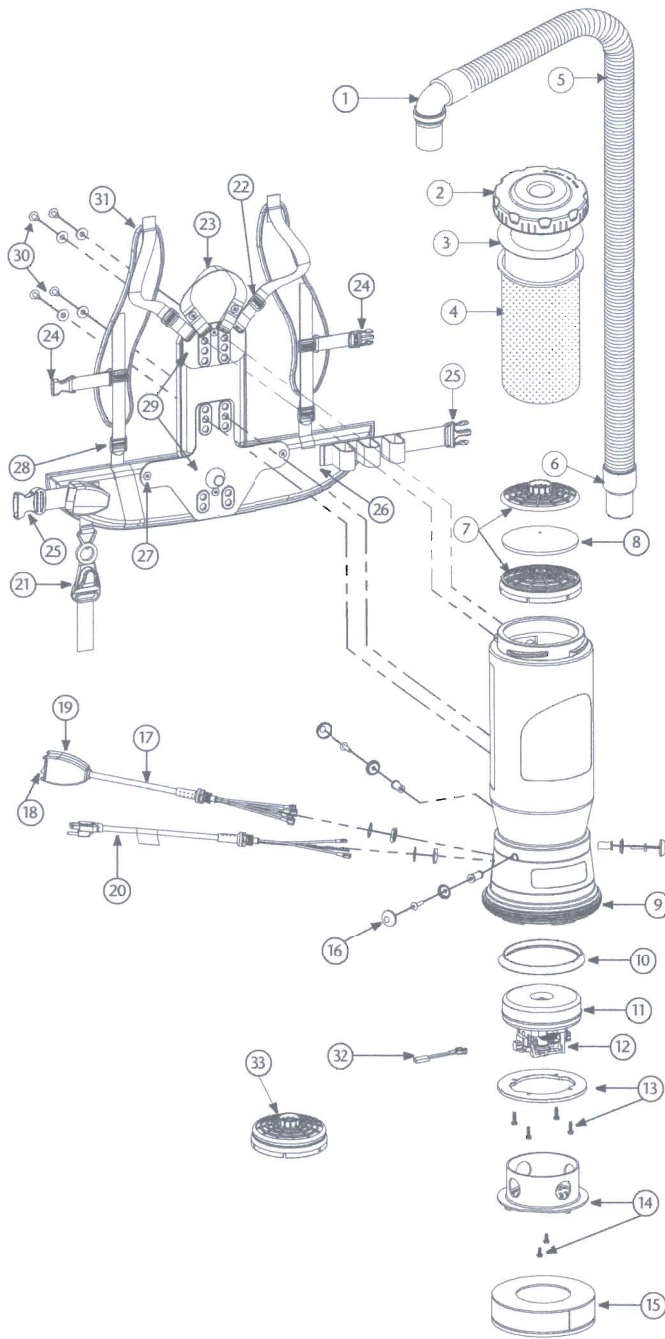

SUPER QUARTERVAC/SUPER QUARTERVAC HEPA PARTS

No.	Product Name	Qty	List Price
1	101928 Replacement Double Swivel Elbow Cuff (Black) 1 1/2"	1 ea.	\$ 8.63
2	106073 Twist Cap (Purple)	1 ea.	27.48
3	100431 496 Sq. In. Intercept Micro Filter	10/pk	15.29
4	100564 Micro Cloth Filter	1 ea.	23.29
5	103048 Static-Dissipating Hose (Black) w/Cuffs 1 1/2"	1 ea.	23.74
6	100694 Replacement Swivel Cuff (Black) 1 1/2"	1 ea.	5.13
7	100030 Dome Filter w/Foam Media	1 ea.	7.50
8	100343 Foam Filter Media for Dome Filter	1 ea.	1.26
	101220 High Filtration Disk (optional)	2/pk	10.09
9	100586 Bottom Bumper	1 set	6.88
10	100014 Tetraseal	1 ea.	11.25
11	105162 Motor/Fan (120 V) w/Crimps	1 ea.	112.42
	100379 Motor Ground Wire Clamp Set w/Screws	1 set	5.62
	100380 Motor Crimp Set: 4 Female, 4 Male, Ground Crimp Connector	1 set	9.99
12	105164 Carbon Brush Set (Domel)	1 set	19.98
	101720 Carbon Brush Set (Ametek)	1 set	19.98
13	100335 Motor Compression Ring w/Screws	1 set	10.62
	100378 Compression Ring Screws: 4 Screws	1 set	2.81
14	105044 Motor Shroud Cover w/Screws: 2 Screws	1 set	21.41
15	105800 Sound Muffler	1 ea.	22.99
16	100368 Motor Mounting System Set: 3 Well Nuts, 3 Bolts, 3 Washers, 3 Covers	1 set	12.49
17	101714 Switch Cord w/Crimps	1 set	15.50
	101610 Switch Cord Assembly (includes: #17, 18, 19)	1 ea.	34.98
18	106066 On/Off Switch (must use with #106287)	1 ea.	6.80
19	101472 Switch Box w/Velcro and New Lamb Switch	1 set	22.48
	106287 Switch Box w/Velcro and Screws	1 ea.	16.77
20	100641 Power Cord (18" 14/3) Assembly	1 set	18.12
21	102604 Schulte Cord Holder	1 ea.	8.35
22	100358 Shoulder Strap Plastic Adjustment Buckle (Top)	1 ea.	.94
23	101737 Carry Handle w/Rivet and Washer Set	1 set	8.13
24	103627 Sternum Strap Buckles (Latch and Keeper)	1 set	2.00
25	106719 Waist Belt Keeper and Latch	1 ea.	11.32
26	100359 Waist Belt (includes: #25)	1 ea.	37.47
27	100375 Barrel Nut Connection Set for Backplate (Replacement)	1 set	5.62
28	100357 Shoulder Strap Plastic Adjustment Buckle (Bottom)	1 ea.	.94
29	105046 Backplate (includes: #27)	1 ea.	24.99
	103166 Backplate System Complete (includes: #23, 26, 29, 30, 31)	1 set	62.46
30	100716 Backplate (Black) Connection Set: 4 Screws w/Washers	1 set	12.49
31	100356 Shoulder Strap Assembly (includes: #22, 24, 28)	1 set	16.24
	100354 Strap Assembly Complete (includes: #26, 31)	1 set	49.97
32	103476 Thermal Protector	1 ea.	13.70
33	106526 Replacement HEPA Dome Filter	1 ea.	10.29
	101678 50' Extension Cord (Not Shown)	1 ea.	31.05